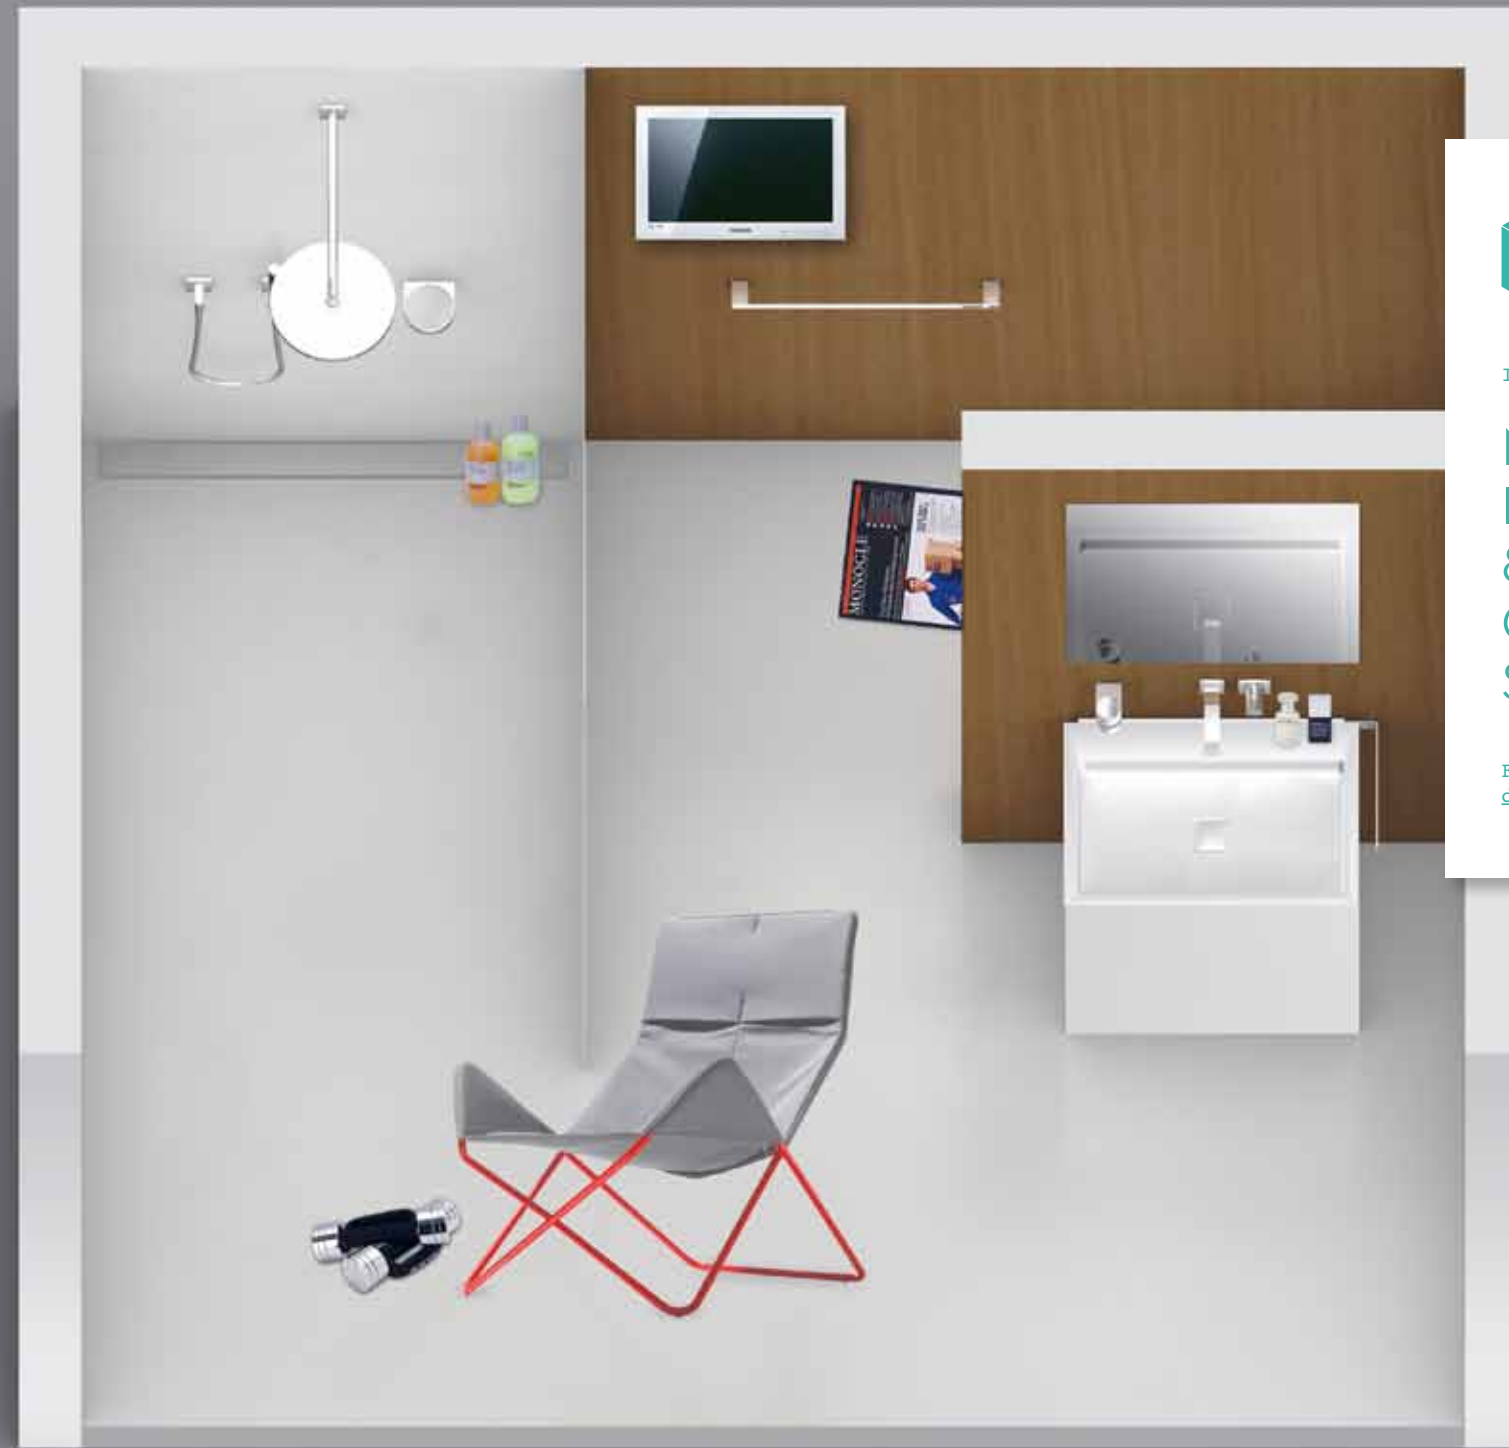

In My Opinion

MASCULINE
INDEPENDENT
8.5 QM
GENTEEL
STYLE

For more information visit:
dornbracht.com/imo